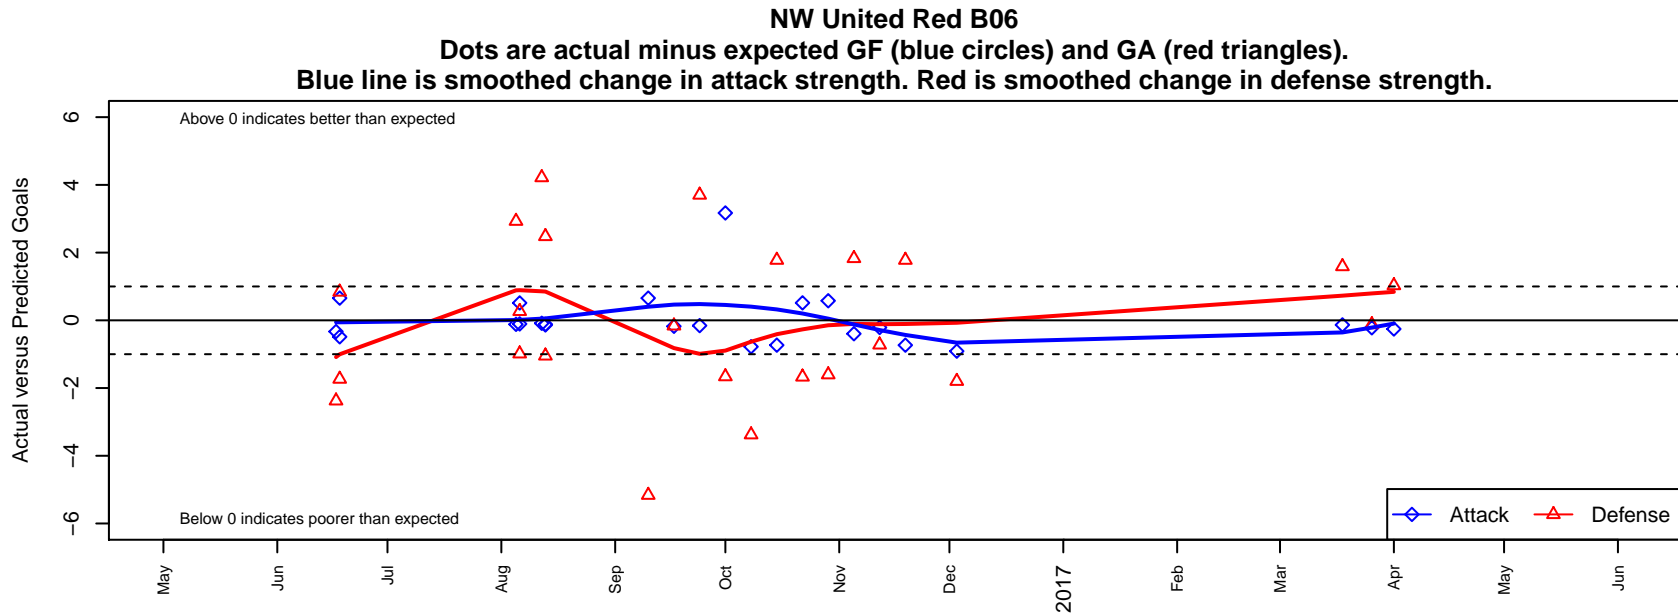

## NW United Red B06

NW United FC  
 Burlington, WA  
 B06 total strength=46  
 attack=0.05 defense=0.11  
 fall league = NPSL Div 2 (06) U11, NPSL Div 3

alt names used:  
 Northwest United FC B06 Red  
 Northwest United FC B06 Red (WA)  
 01 Northwest United B06 Red  
 Northwest United B06 B Red  
 Northwest United B06 Red  
 NORTHWEST UNITED FC06 RED (WA)  
 Northwest United FC B06 Red  
 Northwest United B06 B Red

**attack and defense variance (black dot)  
relative to other teams  
and top 10 in region**

**attack and defense rating  
relative to others at age  
and all opponents in last 13 months**

**Performance relative to 13 month average**