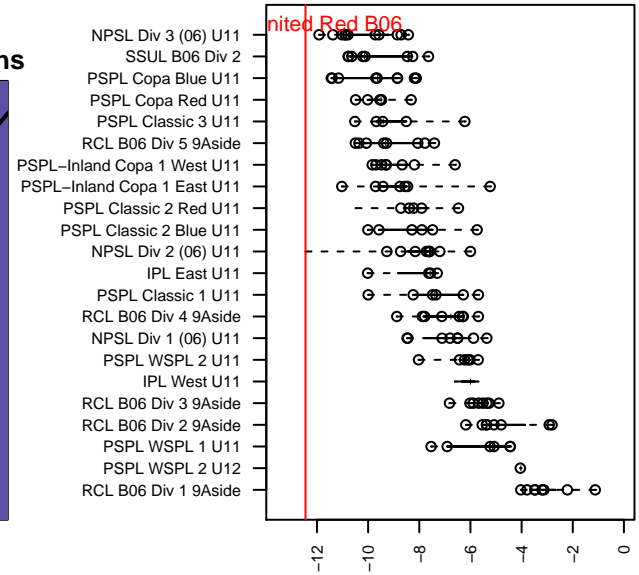

## NW United Red B06

NW United FC  
 Burlington, WA  
 B06 total strength=46  
 attack=0.05 defense=0.11  
 fall league = NPSL Div 2 (06) U11, NPSL Div 3

alt names used:  
 Northwest United FC B06 Red  
 Northwest United FC B06 Red (WA)  
 01 Northwest United B06 Red  
 Northwest United B06 B Red  
 Northwest United B06 Red  
 NORTHWEST UNITED FC06 RED (WA)  
 Northwest United FC B06 Red  
 Northwest United B06 B Red

Venues played:  
 2016 Skagit Firecracker Silver U11  
 2016 WA Rush Cup B06 Bronze 9v9 U11  
 2016 Pacific Coast Challenge U11  
 2016 NPSL Division 2 (06) U11  
 2016 NPSL Division 3 (06) U11  
 2016 WYS Presidents Cup B06 Division 3

**attack and defense variance (black dot)  
relative to other teams  
and top 10 in region**

**attack and defense rating  
relative to others at age  
and all opponents in last 13 months**

**Performance relative to 13 month average**